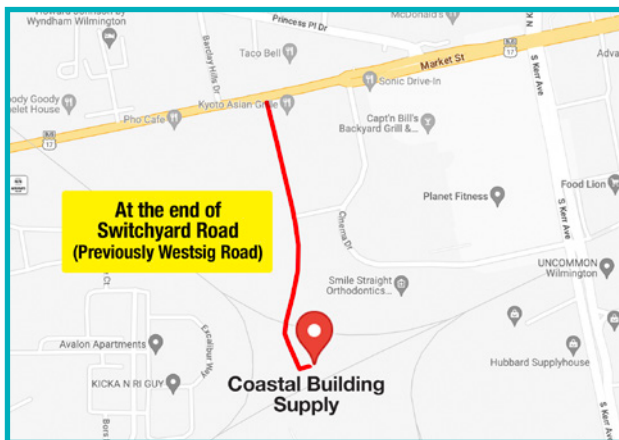

FLOORING

TRIM & MOULDING

CUSTOM MILLING

**Call us today
for a quote:
910-815-2900**

www.CoastalBuilding.com
info@coastalbuilding.com

4022 Market Street | Suite 101 | Wilmington, NC 28403